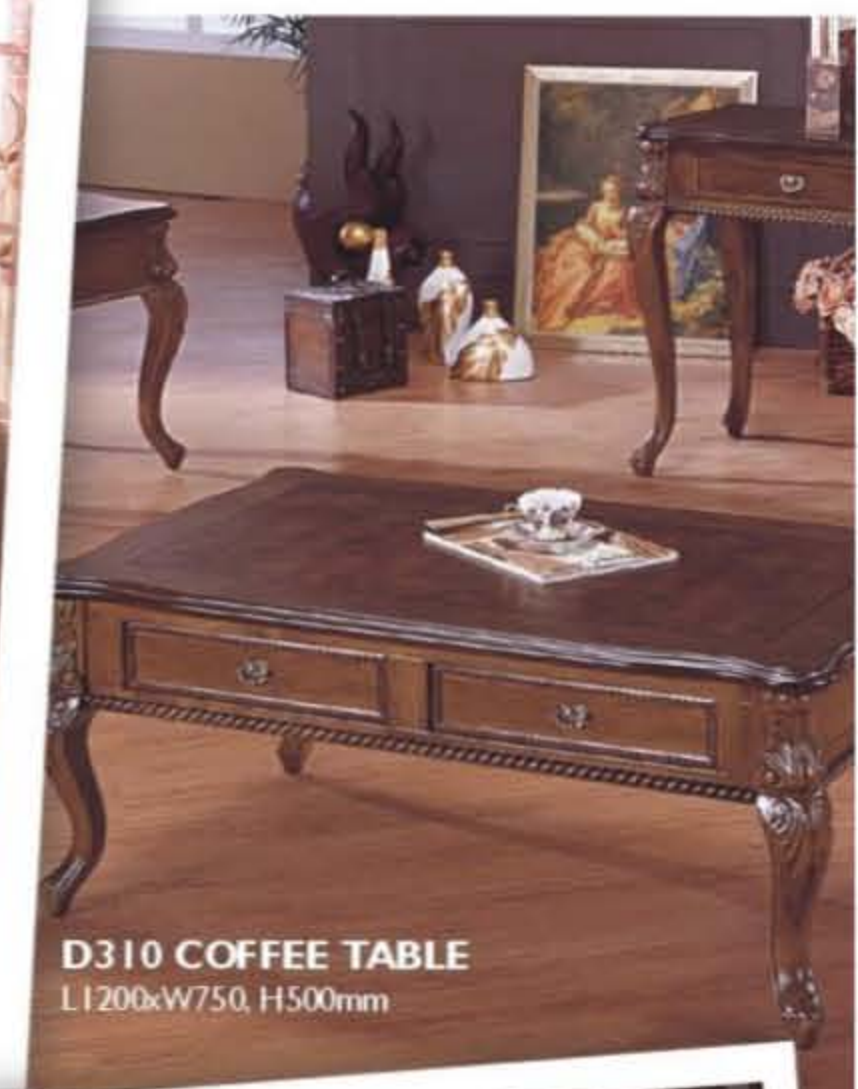

This catalogue is only for reference. For the details, please check in our showrooms.

D338 COFFEE TABLE
L1200xW700, H550mm

A2718 SOFA
Armchair L1000xW880, H840mm
2 Seater L1850xW1000, H800mm
3 Seater L2380xW1000, H800mm

D310 COFFEE TABLE
L1200xW750, H500mm

DOUBLE ONE FURNISHING

EXCEPTIONAL QUALITY PRODUCTS WITH A UNIQUE DIFFERENCE

A2699 SOFA
Armchair L1240xW970, H750mm
2 Seater L1730xW970, H750mm
3 Seater L2420xW970, H750mm