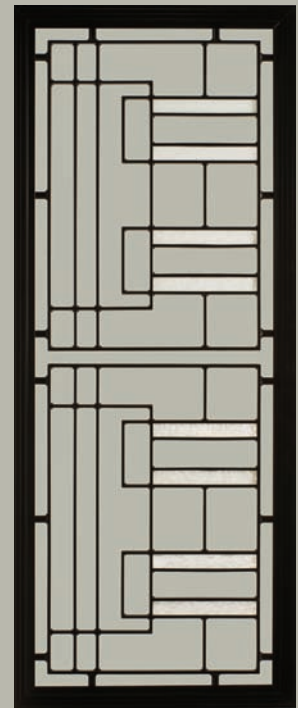

Colonial Castings punched Aluminium mesh
 Passed Impact Test AS5041-2003
 Passed Lock and Hinge Test AS5041-2003
 Passed Australian Standard Sheer Test AS.5041
 Powder coated black
 Close up pictured above

Standard sizes: 2.0mm thick
 750 x 2000mm
 900 x 2000mm
 1200 x 2000mm

Glass insert colour options:
 Teal Blue and Olive Green

SP65AB Black Glass
2 per door

SP65AB Rice paper Glass
2 per door

COLONIAL CASTINGS

HINGED DOORS

SP27AB

SP28AB

27M

27M2

28M

SP17

2 per door

Photos for illustration purposes only.

FINISH COLOUR OPTIONS

Primrose
White
Black (Night Sky)
APO Grey
Bronze
Brown
Mist Green (Pale Eucalypt)
Heritage Green
Hawthorn Green
Mountain Blue (Deep Ocean)
Claret
Magnolia
Stone Beige
Pottery
Birch White
Doeskin
Notre Dame
Slate Grey (Woodland Grey)