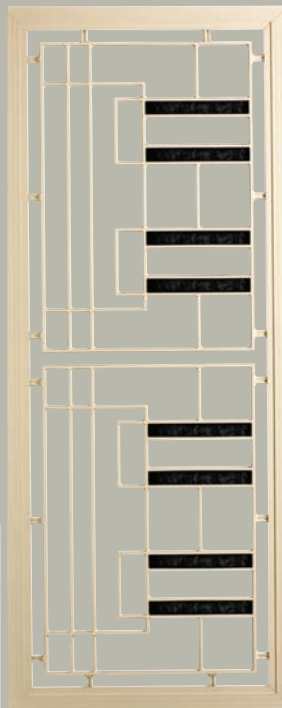

Standard sizes: 2.0mm thick
 750 x 2000mm
 900 x 2000mm
 1200 x 2000mm

Glass insert colour options:
 Teal Blue and Olive Green

SP65AB Black Glass
2 per door

SP65AB Rice paper Glass
2 per door

COLONIAL CASTINGS

Photos for illustration purposes only.

FINISH COLOUR OPTIONS

Primrose
White
Black (Night Sky)
APO Grey
Bronze
Brown
Mist Green (Pale Eucalypt)
Heritage Green
Hawthorn Green
Mountain Blue (Deep Ocean)
Claret
Magnolia
Stone Beige
Pottery
Birch White
Doeskin
Notre Dame
Slate Grey (Woodland Grey)