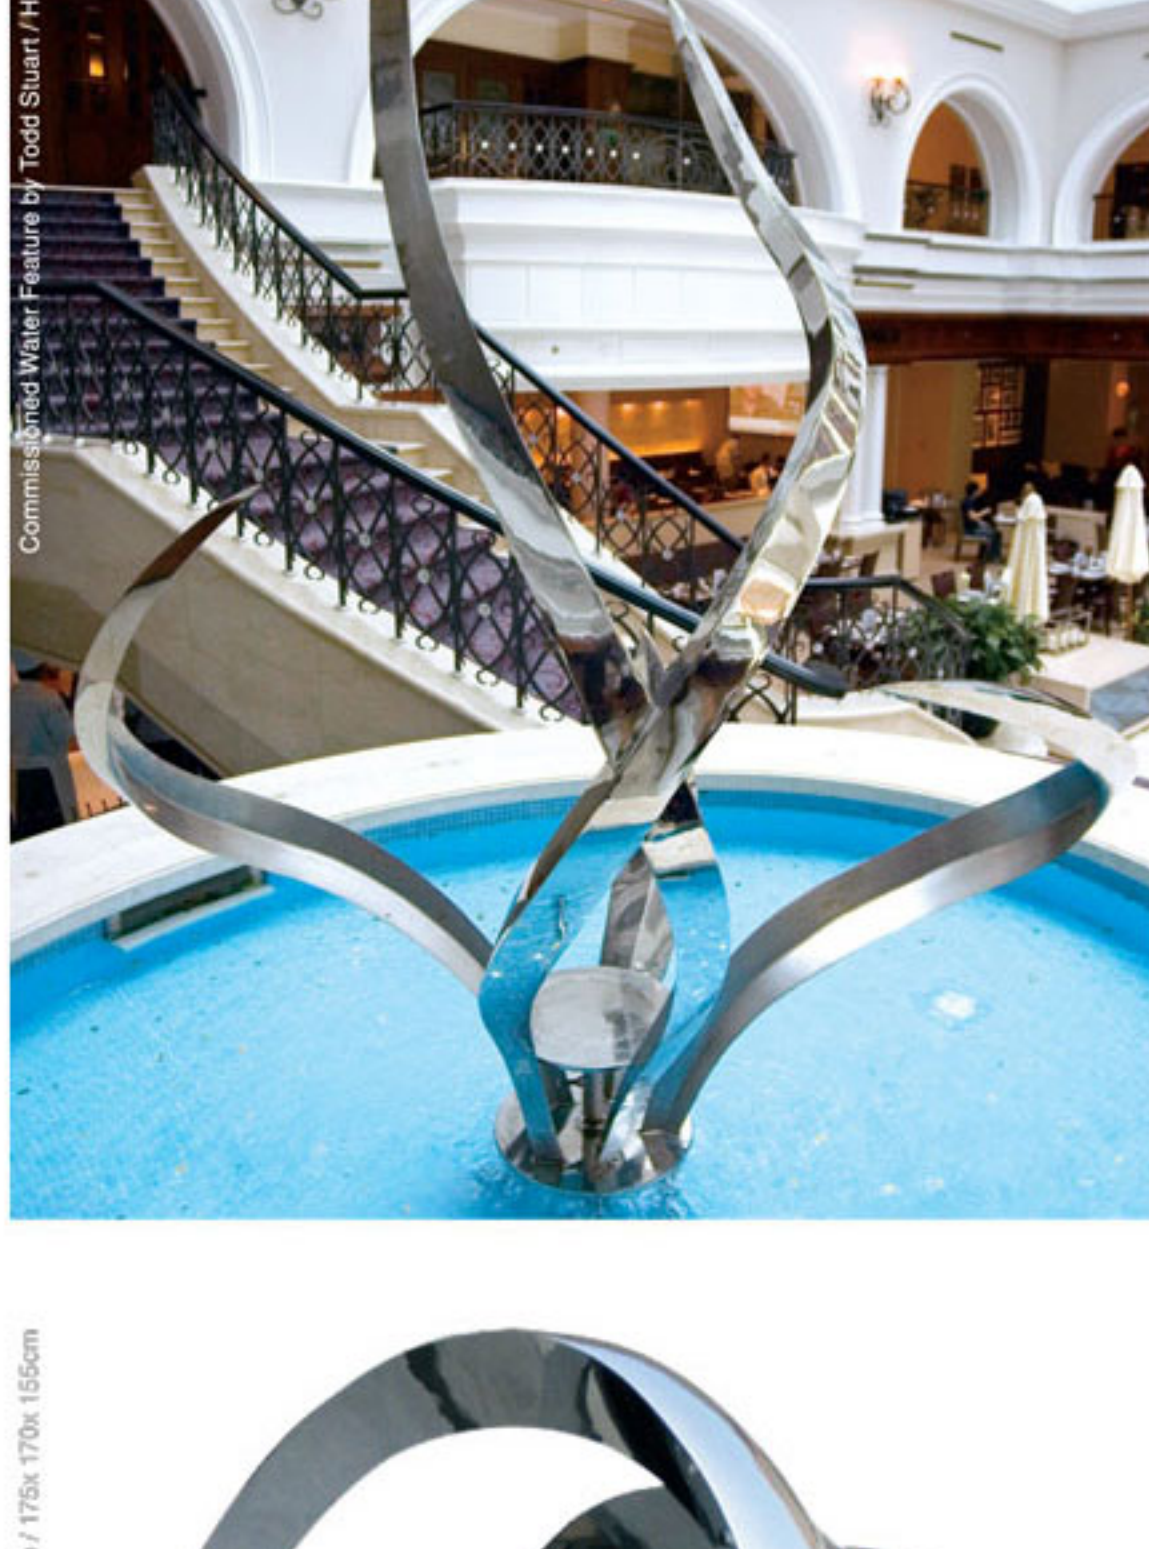

Commissioned Water Feature by Todd Stuart / H - 250cm