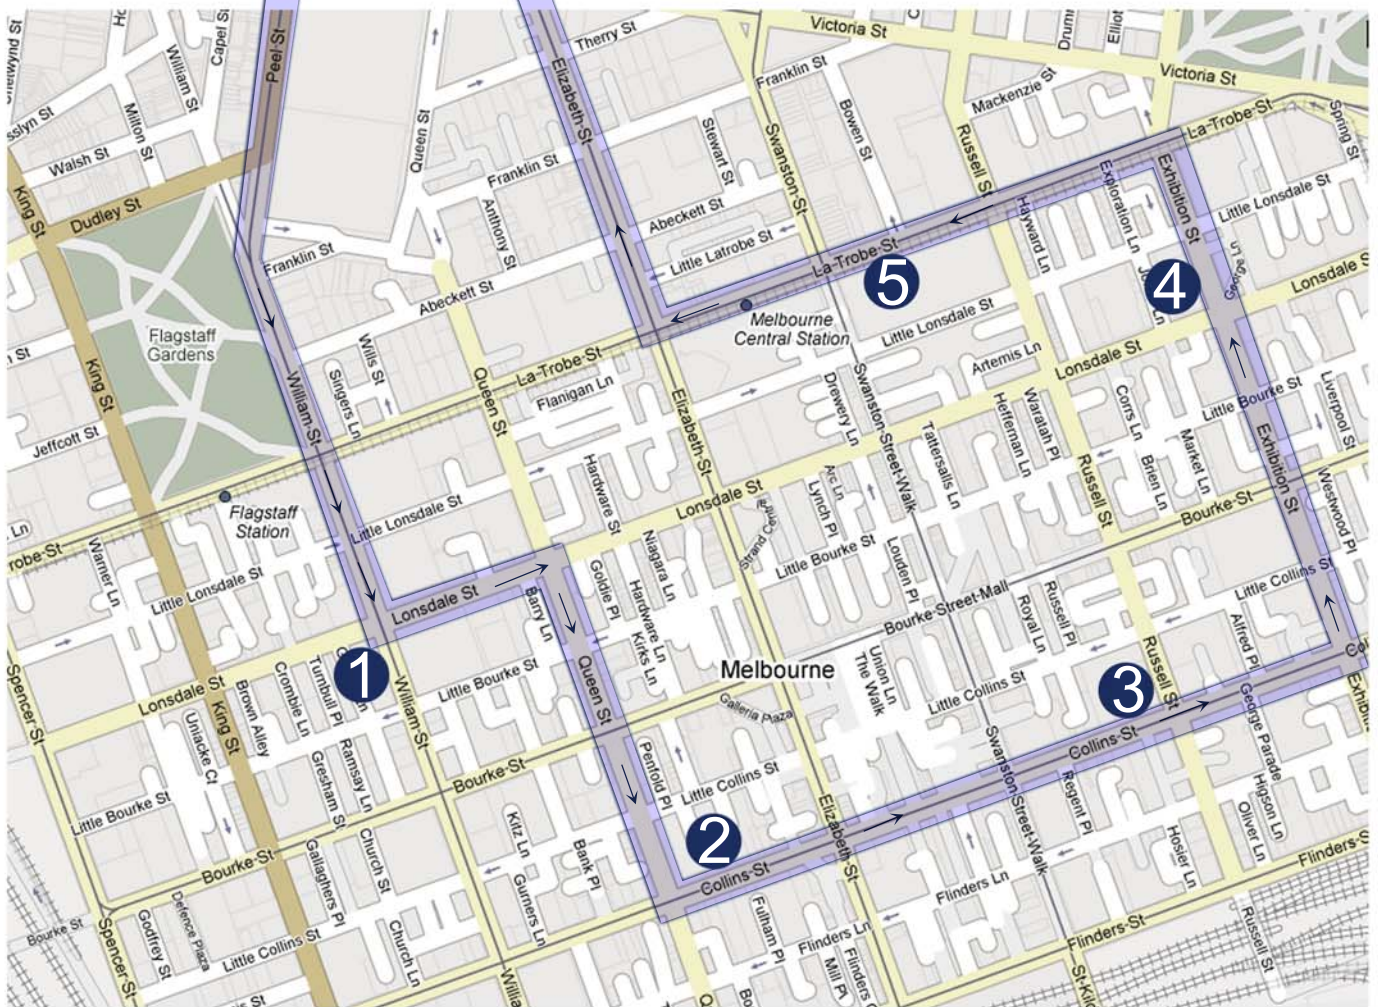

## Shuttle Bus Pick-up Route Map

Departs 189 Arden St. Service Centre at 8:15am daily

Stop 1	Outside County Court House	(Lonsdale St. - entrance)	4:20pm
Stop 2	Outside ANZ Bank bus stop	(Queen St. – cnr Collins)	4:25pm
Stop 3	Outside Scott's Church Water Pond	(Collins St. – near Russell)	4:30pm
Stop 4	Outside Marriot Hotel	(Exhibition St. – near Lonsdale)	4:35pm
Stop 5	Outside Melb Central – Red Steps	(La Trobe St.- near Swanston)	4:40pm

Arrive at Arden St. 5:00pm

**Note:** Collection times will change slightly due to traffic conditions.

Please call our receptionist at the **Service Centre** on **8383 8888** should your situation change.