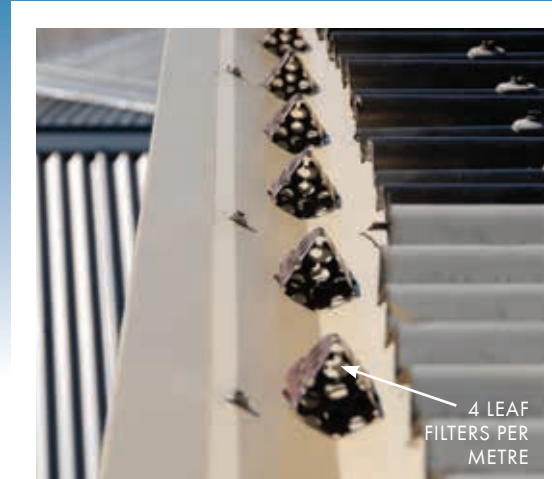

GUTTERING *that works!**

PRODUCT SPECIFICATIONS

EASY FALL™ GUTTERING