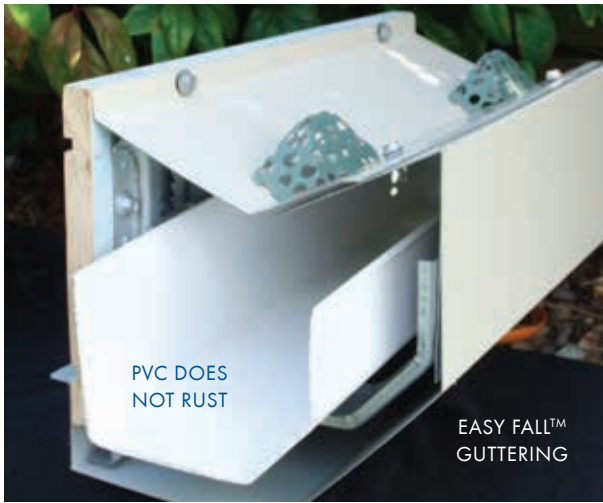

## THE EASY FALL™ GUTTERING SYSTEM

THE BACK OF OUR LEAFGUARD IS HIGHER THAN THE FRONT WHICH, ENDS THE POSSIBILITY OF FLOODING INTO EAVES OR FASCIAS.

THE EASY FALL™ GUTTERING SYSTEM HAS A REGISTERED DESIGN, NO. 340294