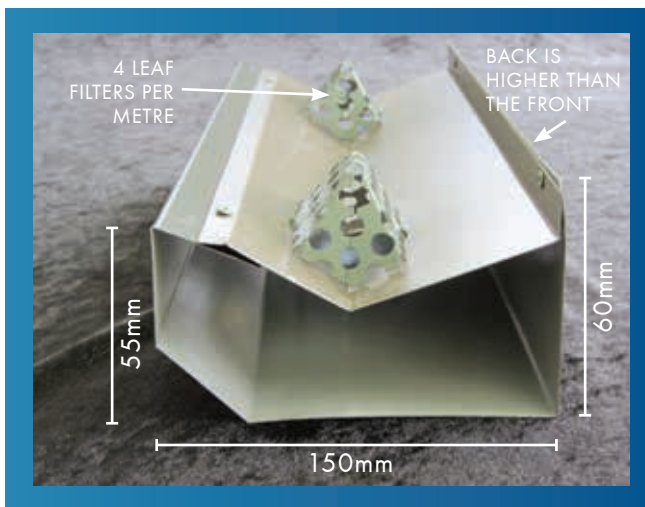

MINI EASY FALL™ GUTTERING/LEAF & EMBER GUARD

* Conditions Apply.

The EASY FALL™ Guttering System is guaranteed to function correctly when installed to Easy Fall Guttering's training & product specifications, and as such works well during heavy rainfall.

Colorbond®

COLORBOND® Steel is a registered trade mark of Bluescope Steel Limited
EASY FALL™ Guttering System: Registered Design No 340294
EASY FALL™ Bracket: Patent No 689012
EASY FALL™ and Easy Fall Guttering Pty Ltd™ with its house (logo) are Registered Trade Marks, only authorised for use by Easy Fall Guttering Pty Ltd™.

DO IT YOURSELF

Ask about our DIY packages - we supply - you install the EASY FALL™ Guttering System or EASY FALL™ Leaf & Ember Guard on conventional gutters.

WORKMANSHIP

EASY FALL™ Guttering can (and only) recommends Licenced Installers, who provide a 7 year written warranty on all workmanship involving the installation of the EASY FALL™ Guttering System and the EASY FALL™ Leaf & Ember Guard.

Level 5 Nexus Norwest
4 Columbia Court
Baulkham Hills NSW 2153
ABN: 86 151 736 695

All correspondence to:
PO Box 3235
Rouse Hill
NSW 2155

(02) 8896 4396

F: (02) 8883 1881 E: enquiries@easyfall.com.au

easyfall.com.au