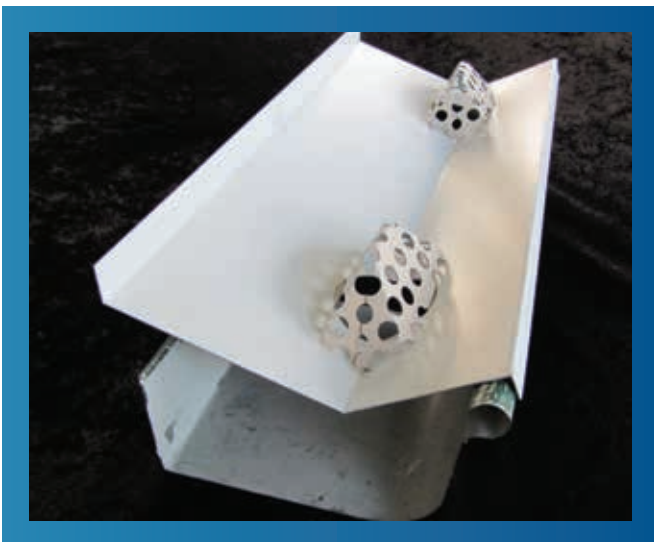

## EASY FALL™ BRACKET

THE EASY FALL™ BRACKET IS PATENTED, PATENT NUMBER 689012.

THE BIGGEST PROBLEM WITH GUTTERING IS **INCORRECT FALL.**

The answer is the EASY FALL™ Guttering System, which ends the problem of overflowing gutters - as the rainfall is constantly directed to where it should go - along the sloping inner PVC channel to the downpipes - providing continuous drainage of water.

- The brackets are adjusted to attain correct fall within the system.
- We achieve over 80mm (3 inches) of fall inside the system whilst keeping a straight appearance on the outside.
- This means ALL the water will flow away to your water tank or downpipes faster than ever before.

### LEAF & EMBER GUARD ON QUAD GUTTER

Mesh leaf-guards actually act as a trap for leaves and twigs, and make it very difficult for you to clean out the dirt that accumulates in the gutter underneath. The answer is the EASY FALL™ Leaf & Ember Guard, which effectively manages the problem of leaves blocking your gutters by its raised leaf-filters and its smooth shallow dish feature.