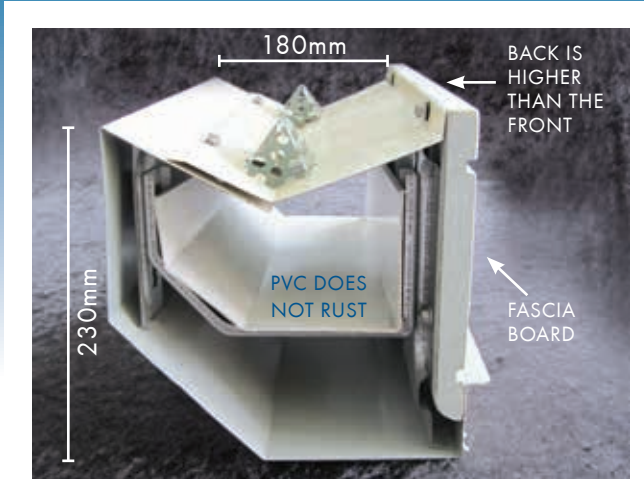

GUTTERING *that works!**

PRODUCT SPECIFICATIONS

EASY FALL™ GUTTERING