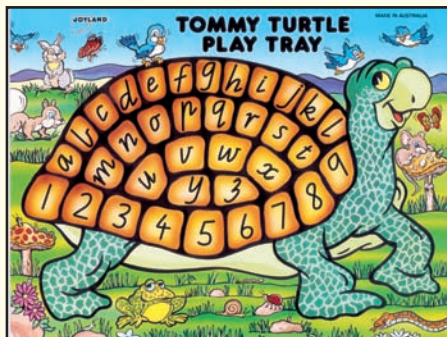

Wild Life

0062	5 Piece peg board
	Wooden Puzzle 280 x 220mm

Educational Jigsaws

Alphabet Tray

0044 26 Piece Alphabet puzzle
390x290mm

Tommy Turtle

0041 38 Piece Alphabet and number puzzle 390x290mm

Hand Crafted Road Signs